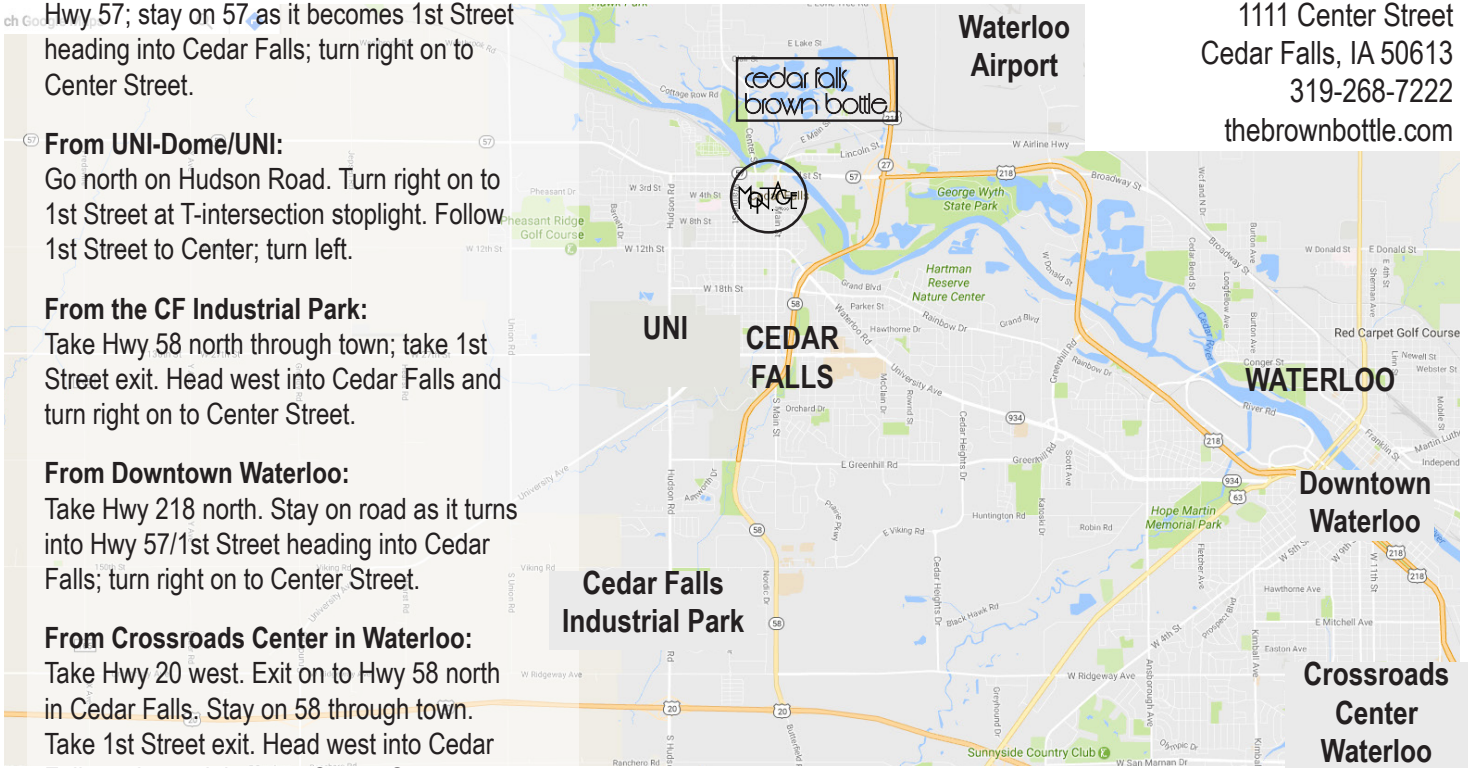

# cedar falls brown bottle

1111 Center Street  
Cedar Falls, IA 50613  
319-268-7222  
thebrownbottle.com

**From the airport:** Take Hwy 218 north/  
Hwy 57; stay on 57 as it becomes 1st Street  
heading into Cedar Falls; turn right on to  
Center Street.

**From UNI-Dome/UNI:**  
Go north on Hudson Road. Turn right on to  
1st Street at T-intersection stoplight. Follow  
1st Street to Center; turn left.

**From the CF Industrial Park:**  
Take Hwy 58 north through town; take 1st  
Street exit. Head west into Cedar Falls and  
turn right on to Center Street.

**From Downtown Waterloo:**  
Take Hwy 218 north. Stay on road as it turns  
into Hwy 57/1st Street heading into Cedar  
Falls; turn right on to Center Street.

**From Crossroads Center in Waterloo:**  
Take Hwy 20 west. Exit on to Hwy 58 north  
in Cedar Falls. Stay on 58 through town.  
Take 1st Street exit. Head west into Cedar  
Falls and turn right on to Center Street.

*In town for a few days? Try our sister restaurant Montage  
in Cedar Falls' Downtown District!*

**The Cedar Falls  
Brown Bottle** is  
located on Center  
Street, north of the Ice  
House Museum. We  
are across from Island  
Park and nestled by a  
tributary of the Cedar  
River.